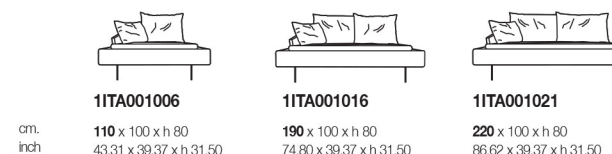

POGGIATESTA ESTRAIBILE
PULL-OUT HEADREST

TERMINALI DX/SX CON 1 POGGIATESTA ESTRAIBILE
RIGHT/LEFT TERMINALS WITH 1 PULL-OUT HEADREST

11TA001006
cm. 110 x 100 x h 80
inch 43.31 x 39.37 x h 31.50

11TA001016
190 x 100 x h 80
74.80 x 39.37 x h 31.50

11TA001021
220 x 100 x h 80
86.62 x 39.37 x h 31.50