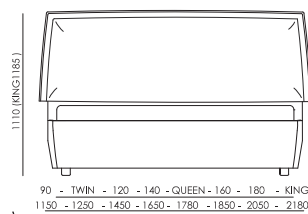

Tessuto di rivestimento completamente sfoderabile/ disponibile in larghezza King-180-160-queen-140-120-twin-90/piede standard squadrato in legno/il rivestimento disponibile in 8 varianti tessuto e pelle o similpelle, in tinta unita tessuto, nabuk, similpelle o pelle.

VERSIONE FISSO: telaio fisso con rete ortopedica a doghe e doppia traversa, con piano di appoggio regolabile su due altezze

VERSIONE BOX: rete ortopedica a doghe e doppia traversa con meccanismo di sollevamento

VERSIONE BOX COMFORT: rete ortopedica a doghe e doppia traversa con meccanismo di sollevamento e posizione comfort

Fully removable covers / covers available in King-180-160-queen-140-120-twin-90 widths/ standard square footboard in wood / upholstery available in 8 different fabrics and leather or faux leather, plain fabric, nabuk, faux leather or leather.

FIX VERSION: fix framework with orthopedic bedstead and double iron bars, setted on possible two height level

BOX VERSION: orthopedic bedstead and double iron bars with lift mechanism

BOX COMFORT VERSION: orthopedic bedstead and double iron bars with lift mechanism and comfort position